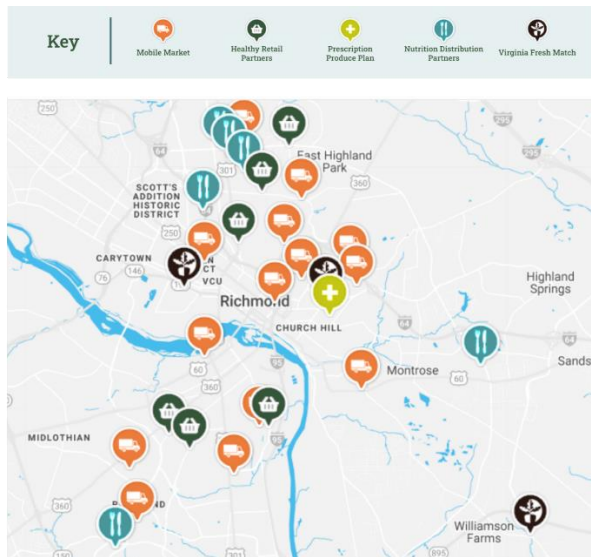

# Where To Shop Shalom

**The Grown to Go Mobile Market** operates June 1 – November 19. We anticipate announcing our 2022 Mobile Market Locations by May 1, 2022. Follow the Mobile Market on Facebook and Instagram (@GrownToGoVA) for more information.

# Locations